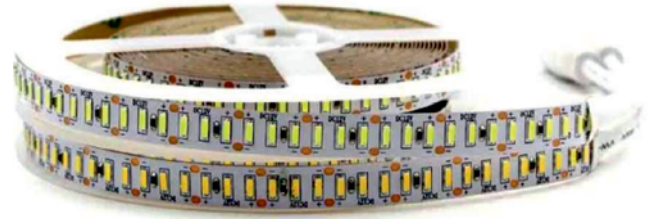

ETANJ ARMATÜRLER

ETHANJE FIXTURES

SIVA ALTI VE GÖMME ARMATÜRLER

UNDERGROUND AND RECESSED FIXTURES

SIVA ÜSTÜ ARMATÜRLER

SURFACE MOUNTED FIXTURES

BANT TİPİ ARMATÜRLER

BAND TYPE FIXTURES

RAY SPOT ARMATÜRLER
RAY SPOT FIXTURES

AYDINLATMA ARMATÜR VE AMPULLER

LIGHTING FIXTURES AND BULBS

AMPULLER

BULBS

LED LAMBALAR
LED LAMPS

LED ŞERİTLER
LED STRIPS

HALOGEN LAMBALAR
HALOGEN LAMPS